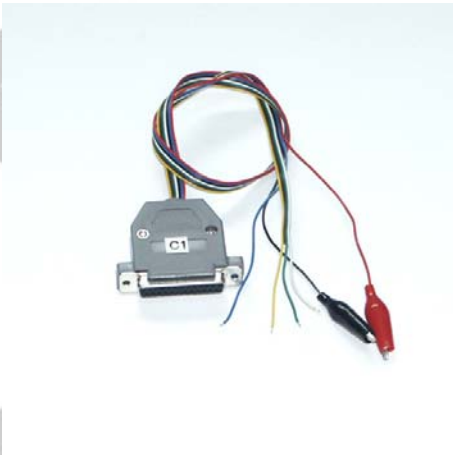

Cable C1

ELPROSYS®

ELPROSYS®